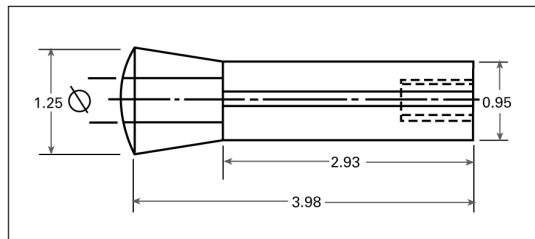

5C COLLET ACCESSORIES

5C STEP COLLET

PART. NO.	DESCRIPTION
5C-2STEP	2" 5C STEP COLLET
5C-3STEP	3" 5C STEP COLLET
5C-4STEP	4" 5C STEP COLLET
5C-5STEP	5" 5C STEP COLLET
5C-6STEP	6" 5C STEP COLLET

5C COLLET ADJUSTABLE BACKSTOP

PART NO.	DESCRIPTION
5C-STOP	ADJUSTABLE BACKSTOP FOR 5C COLLETS

5C EMERGENCY COLLET

PART NO.	DESCRIPTION
5CE	5C EMERGENCY COLLET WITH PINS

R8 COLLETS INCH AND METRIC SIZES

R8 COLLETS	
SIZE	PART#
1/16	R8-1/16RNS
3/32	R8-3/32RNS
1/8	R8-1/8RNS
5/32	R8-5/32RNS
3/16	R8-3/16RNS
7/32	R8-7/32RNS
1/4	R8-1/4RNS
9/32	R8-9/32RNS
5/16	R8-5/16RNS
11/32	R8-11/32RNS
3/8	R8-3/8RNS
13/32	R8-13/32RNS
7/16	R8-7/16RNS
15/32	R8-15/32RNS
1/2	R8-1/2RNS
17/32	R8-17/32RNS
9/16	R8-9/16RNS
19/32	R8-19/32RNS
5/8	R8-5/8RNS
21/32	R8-21/32RNS
11/16	R8-11/16RNS
23/32	R8-23/32RNS
3/4	R8-3/4RNS
7/8	R8-7/8RNS

R8 COLLET SETS

PART#	SIZE
R8-6SET	6 Pc. Set - 1/8-3/4" in 1/8" Incr.
R8-11SET	11 Pc. Set - 1/8-3/4" in 1/16" Incr.
R8-23SET	23 Pc. Set - 1/16-3/4" in 1/32" Incr.

R8 ROUND COLLETS - METRIC SIZES

SIZE	PART#	SIZE	PART#	SIZE	PART#	SIZE	PART#
3mm	R8-3RNS	8mm	R8-8RNS	13mm	R8-13RNS	18mm	R8-18RNS
4mm	R8-4RNS	9mm	R8-9RNS	14mm	R8-14RNS	19mm	R8-19RNS
5mm	R8-5RNS	10mm	R8-10RNS	15mm	R8-15RNS	20mm	R8-20RNS
6mm	R8-6RNS	11mm	R8-11RNS	16mm	R8-16RNS	21mm	R8-21RNS
7mm	R8-7RNS	12mm	R8-12RNS	17mm	R8-17RNS	22mm	R8-22RNS