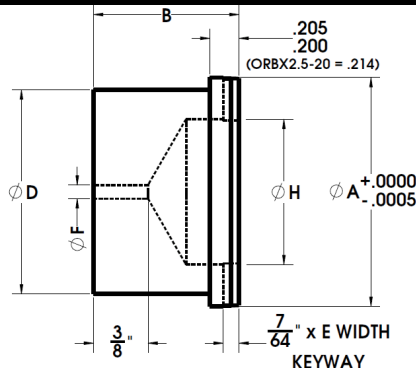

EXTERNAL BROACH BLANKS

TO FIT	A	B	D	E	F	H	Forte H.S.S.	T15PM H.S.S.
							CAT. NO.	CAT. NO.
ORBX00/...	0.9448	3/8	.750	.094	3/32	-	ORBX00-20	ORBX00-20-P
		1"	.750	.094	3/32	1/2	ORBX0S-20	ORBX0S-20-P
ORBX2/...	1.5740	1"	1.403	.188	3/32	1"	ORBX2-20	ORBX2-20-P
		1-3/4	1.403	.188	3/32	1"	ORBX2-20L	ORBX2-20L-P
ORBXHD/...	2.500	1-1/4	2.313	.188	3/16	1-13/16	ORBXHD-20	ORBXHD-20-P
Non Somma	2.312	1"	2.060	.086	3/32	1-1/2"	ORBX2.5-20	ORBX2.5-20-P

See pages 11 and 18 for holders for these external broaches.